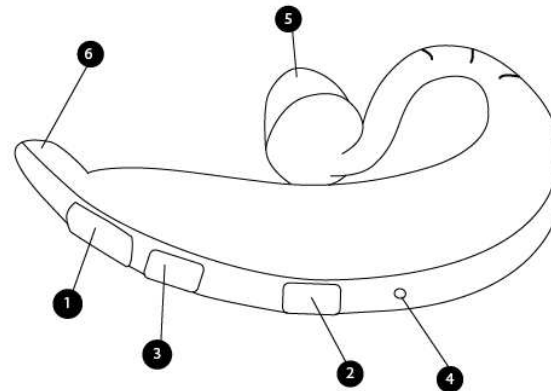

Great features, great price

Not only is the Jabra BT2020 a pleasure to wear, Jabra also offers exceptional features. In addition to its high-tech, streamlined design, Jabra features superior sound quality and intuitive operation. But don't just take our word for it. Go ahead and put it on. Hands-free talk has never felt this good.